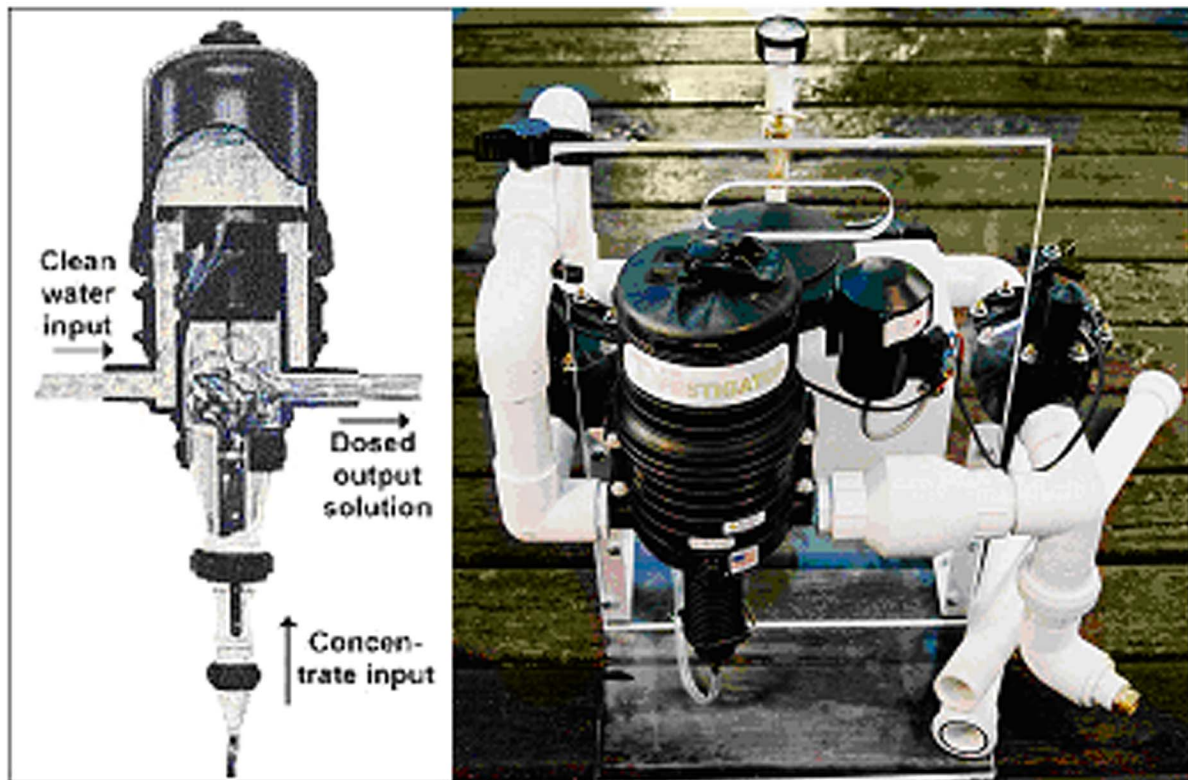

## Injection Pump for Irrigation Systems

THE PESTIGATOR DELUXE MODEL is fully automated and operates in a "window of opportunity" using the irrigation systems already existing control panels to deliver the MSC insect control solution into the water stream of each zone and sprinkler head. This is accomplished by using wireless solenoid valves triggered by a battery operated timer that opens and closes the electronic valves and diverts the water supply through the Pestigator Injection Pump at designated times when the irrigation system is not programmed to operate.